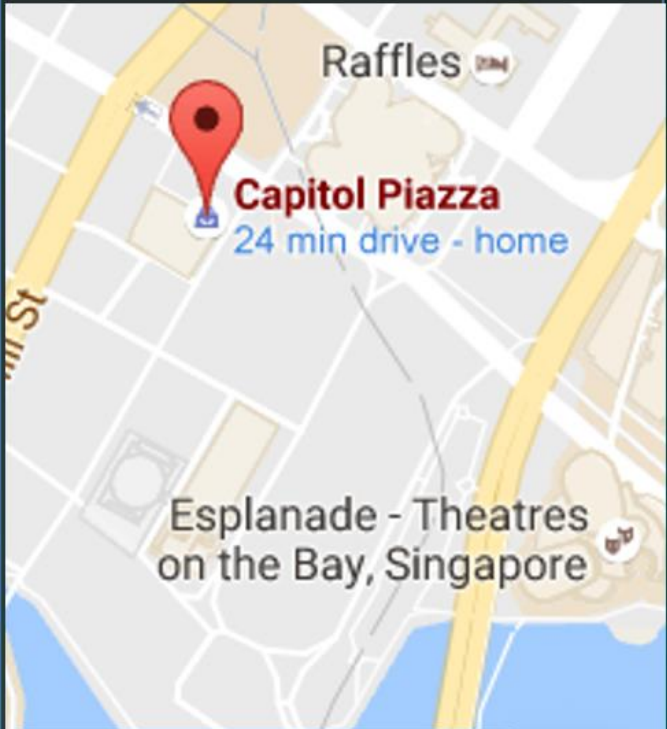

Top Reviews

Awesome chill-out location! Coffee is great but not the best, but worth it...

[Read More](#)

Address

653 City Avenue.

[View on Map](#)

Crowd Times

Least Crowded: 2pm to 4pm, 10am to 11am
Most Crowded: 12pm to 1pm

[More Info](#)

Choose this Café!

Search/Ask me anything here...

Café Awesome

78% Likes
2 Minute Walk from City Hall MRT

Your meeting timeslot with Person B is in one hour! Tap here to receive public transport directions to Café Awesome from your current location!