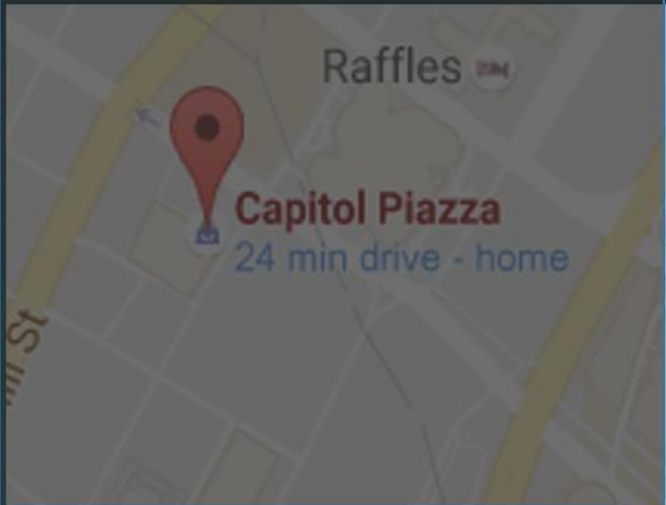

DININGAPP

Here are some café suggestions for 4 Aug 2016, 3pm, with Person B!

Café Awesome

78% Likes
2 Minute Walk from City Hall MRT

Search/Ask me anything here...

Café Awesome

78% Likes
2 Minute Walk from City Hall MRT

Top Reviews

Awesome chill-out location! Coffee is great but not the best, but worth it...

[Read More](#)

Address

653 City Avenue.

[View on Map](#)

Crowd Times

Least Crowded: 2pm to 4pm, 10am to 11am
Most Crowded: 12pm to 1pm

[More Info](#)

Choose this Café!

Search/Ask me anything here...

Café Awesome

78% Likes
2 Minute Walk from City Hall MRT

Your meeting timeslot with Person B is in one hour! Tap here to receive public transport directions to Café Awesome from your current location!